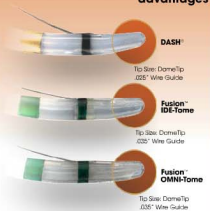

The new shape of **access**

DOMETIP

[introduction](#)

[advantages](#)

[functionality](#)

[faq](#)

[order info](#)

The smooth, round shape of the DomeTip eliminates the flat surface at the end of the catheter that can catch on papillary fronds when attempting to cannulate. The result: potentially easier access, less trauma, and ease of use that could save time.

advantages

DASH[®]

Tip Size: DomeTip
.025" Wire Guide

Fusion[™] IDE-Tome

Tip Size: DomeTip
.025" Wire Guide

Fusion[™] OMNI-Tome

Tip Size: DomeTip
.035" Wire Guide

[advantages charts - force vs. extension](#) | [insertion force](#) | [orientation](#)

[introduction](#)

[advantages](#)

[functionality](#)

[faq](#)

[order info](#)

The biliary duct contains papillary fronds that can catch the flat end of a catheter. The smooth, round shape of the DomeTip is conducive to gliding past the fronds during cannulation.

[clinical](#) | [fronds animation](#)

functionality

[introduction](#)

[advantages](#)

[functionality](#)

[faq](#)

[order info](#)

- Q.** What is the French size at the tip?
- A.** French size at the tip is really a measure of the diameter of the flat end of the catheter. Since there is no flat end to a DomeTip, its French size at the tip is theoretically zero. The French size gradually increases up to the French size of the catheter body.
- Q.** What products have the DomeTip feature?
- A.** The DomeTip currently is available on all D.A.S.H., Tri-Tome, Cannulatome II and Cotton Cannulatome II Sphincterotomes, as well as Fusion ERCP Catheters, and Glo-Tip II ERCP Catheters.
- Q.** Will the order number for products adopting the DomeTip remain the same?
- A.** Yes. The DomeTip will replace the regular tip on select cannulating devices, but the order number will not change.